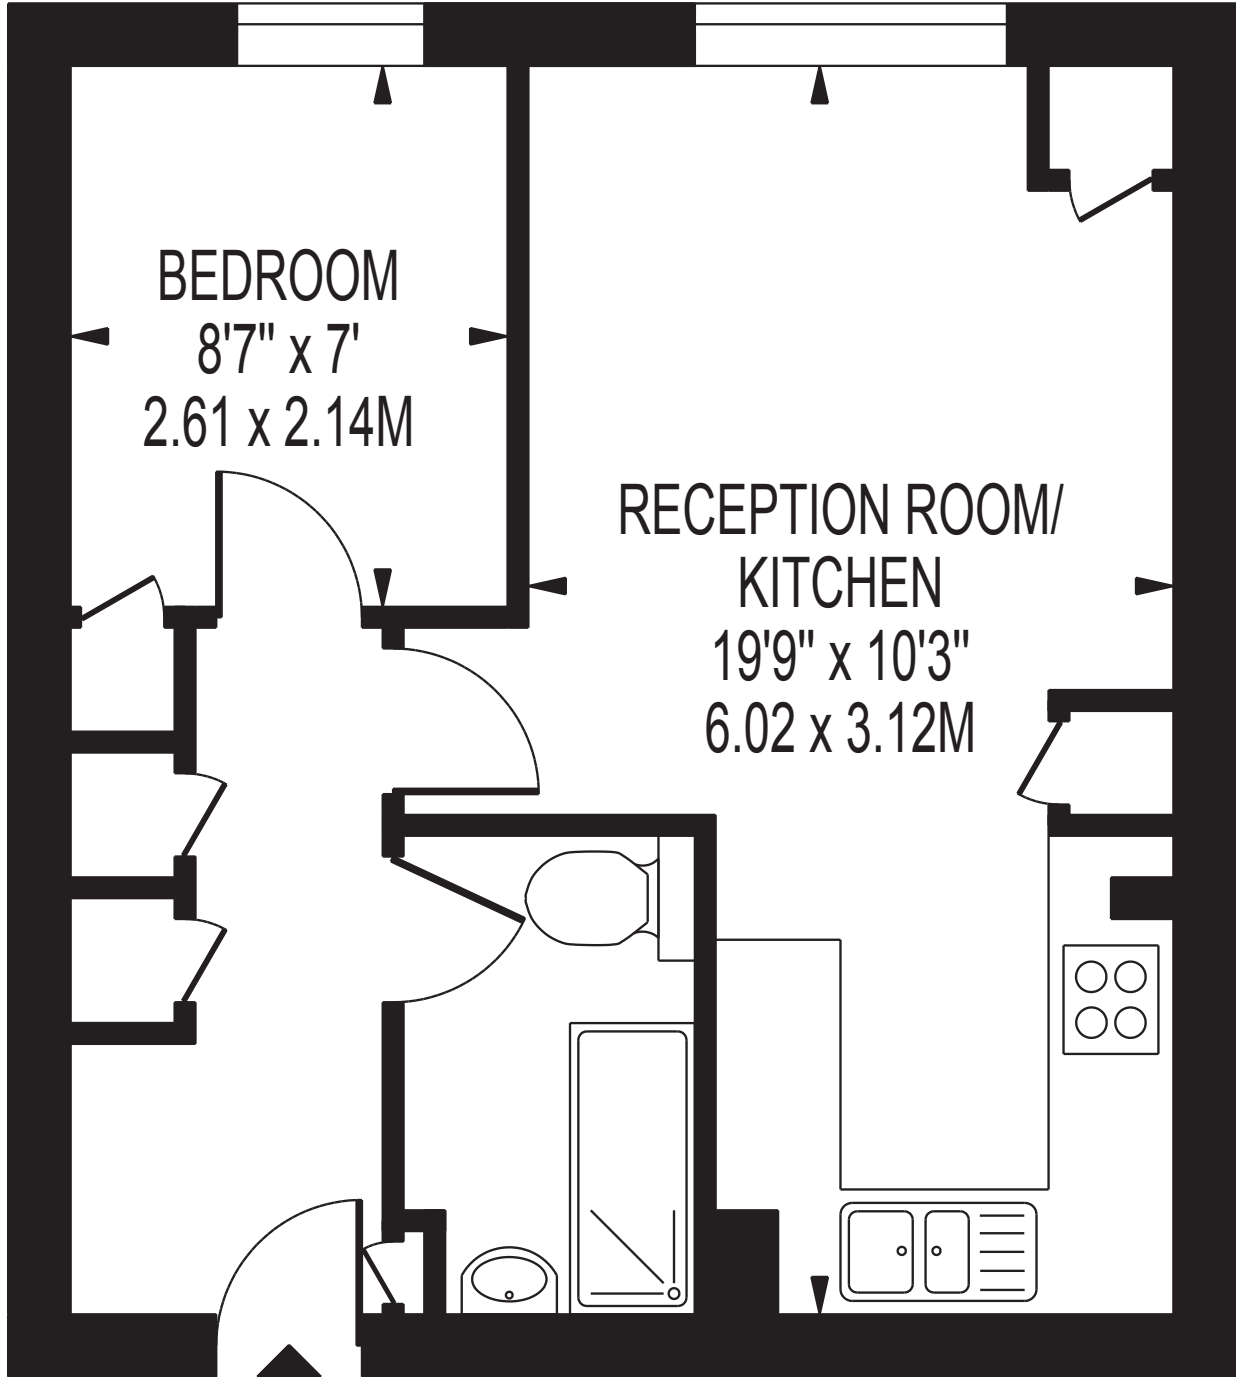

FLANDERS CRESCENT

APPROXIMATE GROSS INTERNAL FLOOR AREA: 344 SQ FT - 31.97 SQ M

SECOND FLOOR

FOR ILLUSTRATION PURPOSES ONLY

THIS FLOOR PLAN SHOULD BE USED AS A GENERAL OUTLINE FOR GUIDANCE ONLY AND DOES NOT CONSTITUTE IN WHOLE OR IN PART AN OFFER OR CONTRACT. ANY INTENDING PURCHASER OR LESSEE SHOULD SATISFY THEMSELVES BY INSPECTION, SEARCHES, ENQUIRIES AND FULL SURVEY AS TO THE CORRECTNESS OF EACH STATEMENT. ANY AREAS, MEASUREMENTS OR DISTANCES QUOTED ARE APPROXIMATE AND SHOULD NOT BE USED TO VALUE A PROPERTY OR BE THE BASIS OF ANY SALE OR LET.